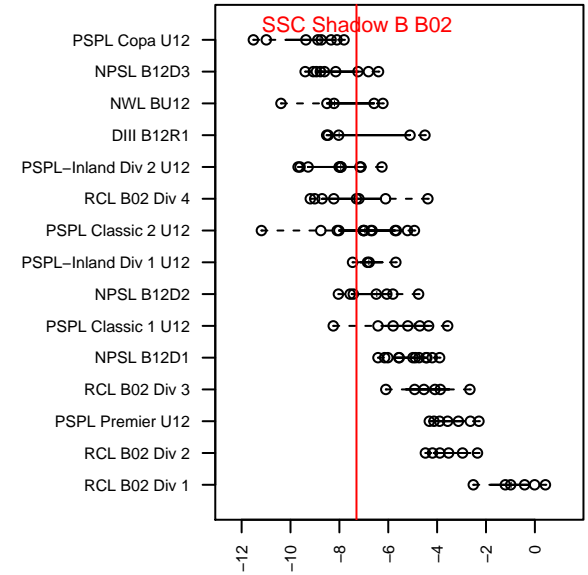

## SSC Shadow B B02

Spokane SC Shadow  
 Spokane, WA  
 B02 total strength=410  
 attack=0.34 defense=0.2  
 fall league = RCL B02 Div 4  
 spr league = Win RCL B02 Div 4

alt names used:  
 SSC SHADOW B02-B (WA)  
 SSC Shadow B02-B  
 SSC Shadow B02-B  
 SSC Shadow B02-B

Venues played:  
 2014 Les Schwab NW Cup U12 Silver U12  
 2014 RCL B02 Div 4  
 2014 Win RCL B02 Div 4  
 2014 WYS Presidents Cup B02 Division 2

**SSC Shadow B B02**  
 Dots are actual minus expected GF (blue circles) and GA (red triangles).  
 Blue line is smoothed change in attack strength. Red is smoothed change in defense strength.

**attack and defense variance (black dot)  
relative to other teams  
and top 10 in region**

**attack and defense rating  
relative to others at age  
and all opponents in last 13 months**

**Performance relative to 13 month average**