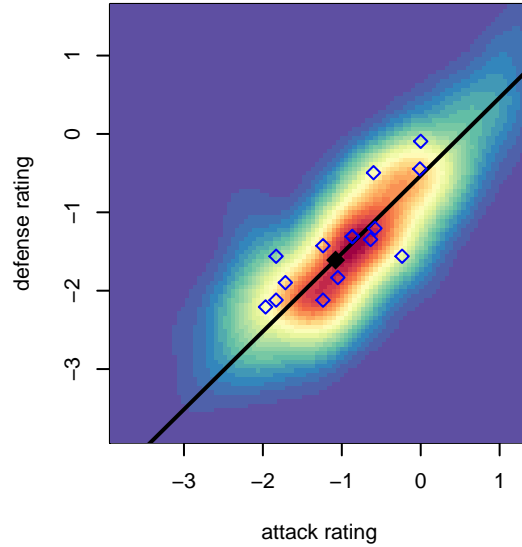

## SSC Shadow B B02

Spokane SC Shadow  
 Spokane, WA  
 B02 total strength=410  
 attack=0.34 defense=0.2  
 fall league = RCL B02 Div 4  
 spr league = Win RCL B02 Div 4

alt names used:  
 SSC SHADOW B02-B (WA)  
 SSC Shadow B02-B  
 SSC Shadow B02-B  
 SSC Shadow B02-B

Venues played:  
 2014 Les Schwab NW Cup U12 Silver U12  
 2014 RCL B02 Div 4  
 2014 Win RCL B02 Div 4  
 2014 WYS Presidents Cup B02 Division 2

**SSC Shadow B B02**  
 Dots are actual minus expected GF (blue circles) and GA (red triangles).  
 Blue line is smoothed change in attack strength. Red is smoothed change in defense strength.

**attack and defense variance (black dot)  
relative to other teams  
and top 10 in region**

**attack and defense rating  
relative to others at age  
and all opponents in last 13 months**

**Performance relative to 13 month average**